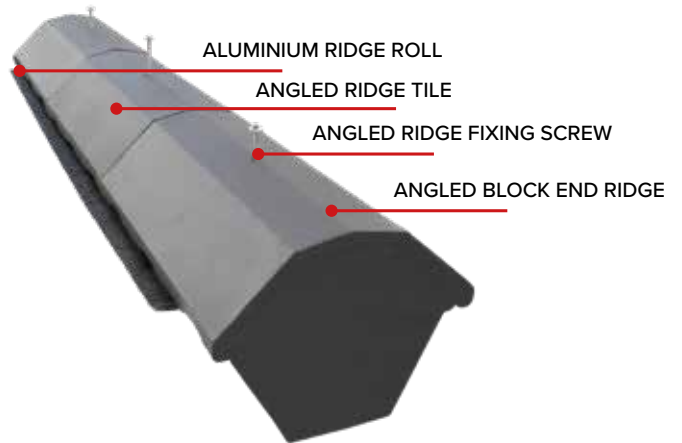

Universal Ridge Check List:

- Universal Ridge Tile
- Universal Block End
- Dry Ridge Kit System

Angled Ridge Tiles

Angled Hip Starter Ridge

Angled Block End Ridge

Necoroll Aluminium Ridge Roll

Angled Ridge Fixing Screws Stainless Steel 4.5 x 80mm with a Neoprene Washer

Screw Secures Angled Ridge Tile

Angled Ridge Check List:

- | | |
|---|---|
| <input type="checkbox"/> Angled Ridge Tile | <input type="checkbox"/> Aluminium Ridge Roll |
| <input type="checkbox"/> Angled Hip Starter Ridge | <input type="checkbox"/> Angled Ridge Fixing Screws |
| <input type="checkbox"/> Angled Block End Ridge | |