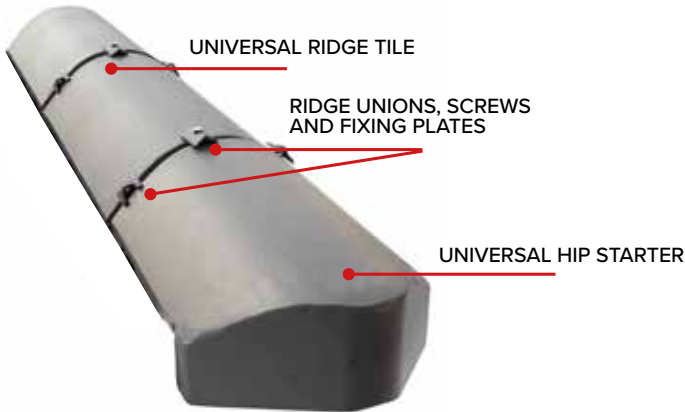

✉ info@crest-bst.co.uk

🌐 www.crest-bst.co.uk

Universal Ridge Tiles

Universal Hip Starter

Universal Block End Ridge

Ridge Union Bracket

Universal Ridge Tile:

Length: ~ 450 mm
 Width: ~ 250 mm
 Weight: ~ 4.2 kg
 Covering Length: ~ 450 mm
 Covering Width: ~ 210 mm
 Coverage: ~ 2.2 per 1m
 Pack/Sleeve 28 - (168 on Pallet)

Universal Hip Starter Tile:

Length: ~ 375 mm
 Weight: ~ 4.5 kg
 Covering Length: ~ 340 mm
 Covering Width: ~ 210 mm

Universal Block End Ridge Tile:

Length: ~ 450 mm
 Weight: ~ 5.5 kg
 Covering Length: ~ 430 mm
 Covering Width: ~ 210 mm