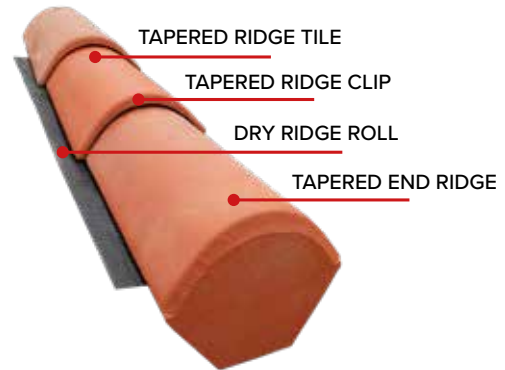

Universal Ridge Check List:

- Universal Ridge Tile
- Universal Block End
- Dry Ridge Kit System

Angled Ridge Tiles

Angled Hip Starter Ridge

Angled Block End Ridge

Necoroll Aluminium Ridge Roll

Angled Ridge Fixing Screws Stainless Steel 4.5 x 80mm with a Neoprene Washer

Screw Secures Angled Ridge Tile

Angled Ridge Check List:

- | | |
|---|---|
| <input type="checkbox"/> Angled Ridge Tile | <input type="checkbox"/> Aluminium Ridge Roll |
| <input type="checkbox"/> Angled Hip Starter Ridge | <input type="checkbox"/> Angled Ridge Fixing Screws |
| <input type="checkbox"/> Angled Block End Ridge | |

Tapered Ridge Tiles

Tapered Ridge End

Tapered Ridge Starter

Tapered Hip Starter

Dry Ridge Roll

3 Way Hip Junction

Tapered Ridge Clip

Tapered Ridge Check List: