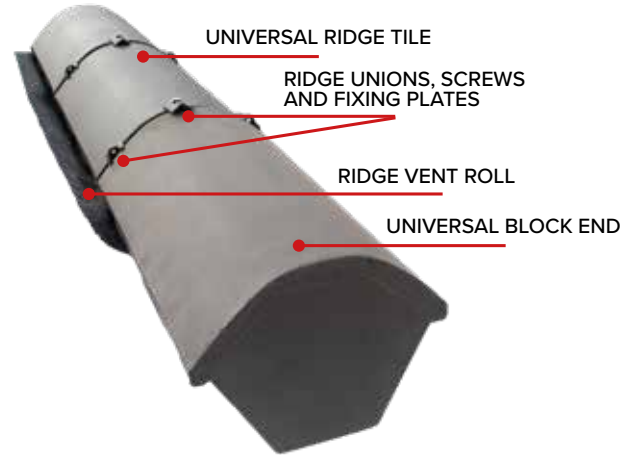

✉ info@crest-bst.co.uk

🌐 www.crest-bst.co.uk

Universal Ridge Tiles

Universal Hip Starter

Universal Block End Ridge

Ridge Union Bracket

Universal Ridge Tile:

Length: ~ 450 mm
 Width: ~ 250 mm
 Weight: ~ 4.2 kg
 Covering Length: ~ 450 mm
 Covering Width: ~ 210 mm
 Coverage: ~ 2.2 per 1m
 Pack/Sleeve 28 - (168 on Pallet)

Universal Hip Starter Tile:

Length: ~ 375 mm
 Weight: ~ 4.5 kg
 Covering Length: ~ 340 mm
 Covering Width: ~ 210 mm

Universal Block End Ridge Tile:

Length: ~ 450 mm
 Weight: ~ 5.5 kg
 Covering Length: ~ 430 mm
 Covering Width: ~ 210 mm