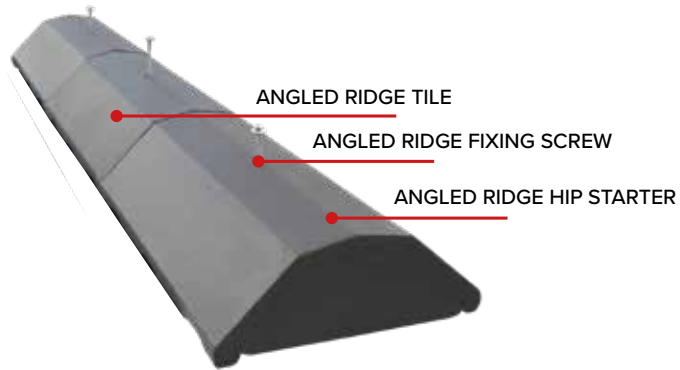

✉ info@crest-bst.co.uk

🌐 www.crest-bst.co.uk

Universal Ridge Tiles

Universal Hip Starter

Universal Block End Ridge

Ridge Union Bracket

Universal Ridge Tile:

Length: ~ 450 mm
 Width: ~ 250 mm
 Weight: ~ 4.2 kg
 Covering Length: ~ 450 mm
 Covering Width: ~ 210 mm
 Coverage: ~ 2.2 per 1m
 Pack/Sleeve 28 - (168 on Pallet)

Universal Hip Starter Tile:

Length: ~ 375 mm
 Weight: ~ 4.5 kg
 Covering Length: ~ 340 mm
 Covering Width: ~ 210 mm

Universal Block End Ridge Tile:

Length: ~ 450 mm
 Weight: ~ 5.5 kg
 Covering Length: ~ 430 mm
 Covering Width: ~ 210 mm

Universal Ridge Check List:

- Universal Ridge Tile
- Universal Block End
- Dry Ridge Kit System

Angled Ridge Tiles

Angled Hip Starter Ridge

Angled Block End Ridge

Necoroll Aluminium Ridge Roll

Angled Ridge Fixing Screws Stainless Steel 4.5 x 80mm with a Neoprene Washer