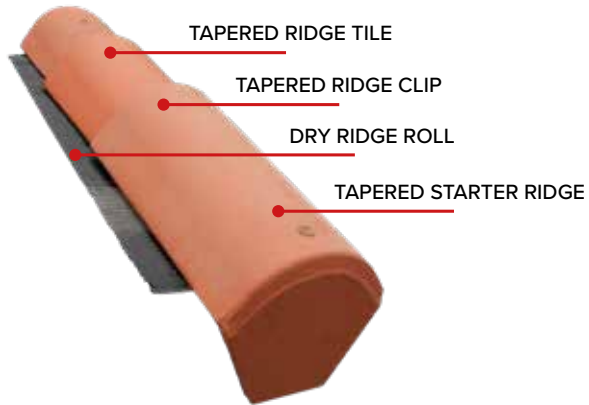

Universal Ridge Check List:

- Universal Ridge Tile
- Universal Block End
- Dry Ridge Kit System

Angled Ridge Tiles

Angled Hip Starter Ridge

Angled Block End Ridge

Necoroll Aluminium Ridge Roll

Angled Ridge Fixing Screws Stainless Steel 4.5 x 80mm with a Neoprene Washer

Screw Secures Angled Ridge Tile

Angled Ridge Check List:

- | | |
|---|---|
| <input type="checkbox"/> Angled Ridge Tile | <input type="checkbox"/> Aluminium Ridge Roll |
| <input type="checkbox"/> Angled Hip Starter Ridge | <input type="checkbox"/> Angled Ridge Fixing Screws |
| <input type="checkbox"/> Angled Block End Ridge | |

Tapered Ridge Tiles

Tapered Ridge End

Tapered Ridge Starter

Tapered Hip Starter

Dry Ridge Roll

3 Way Hip Junction

Tapered Ridge Clip

Tapered Ridge Check List: