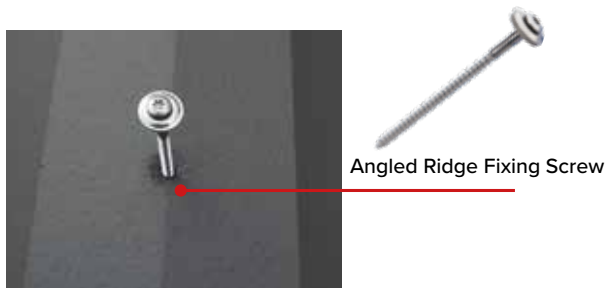

Universal Ridge Check List:

- Universal Ridge Tile
- Universal Block End
- Dry Ridge Kit System

Angled Ridge Tiles

Angled Hip Starter Ridge

Angled Block End Ridge

Necoroll Aluminium Ridge Roll

Angled Ridge Fixing Screws Stainless Steel 4.5 x 80mm with a Neoprene Washer

Screw Secures Angled Ridge Tile

Angled Ridge Check List:

- | | |
|---|---|
| <input type="checkbox"/> Angled Ridge Tile | <input type="checkbox"/> Aluminium Ridge Roll |
| <input type="checkbox"/> Angled Hip Starter Ridge | <input type="checkbox"/> Angled Ridge Fixing Screws |
| <input type="checkbox"/> Angled Block End Ridge | |